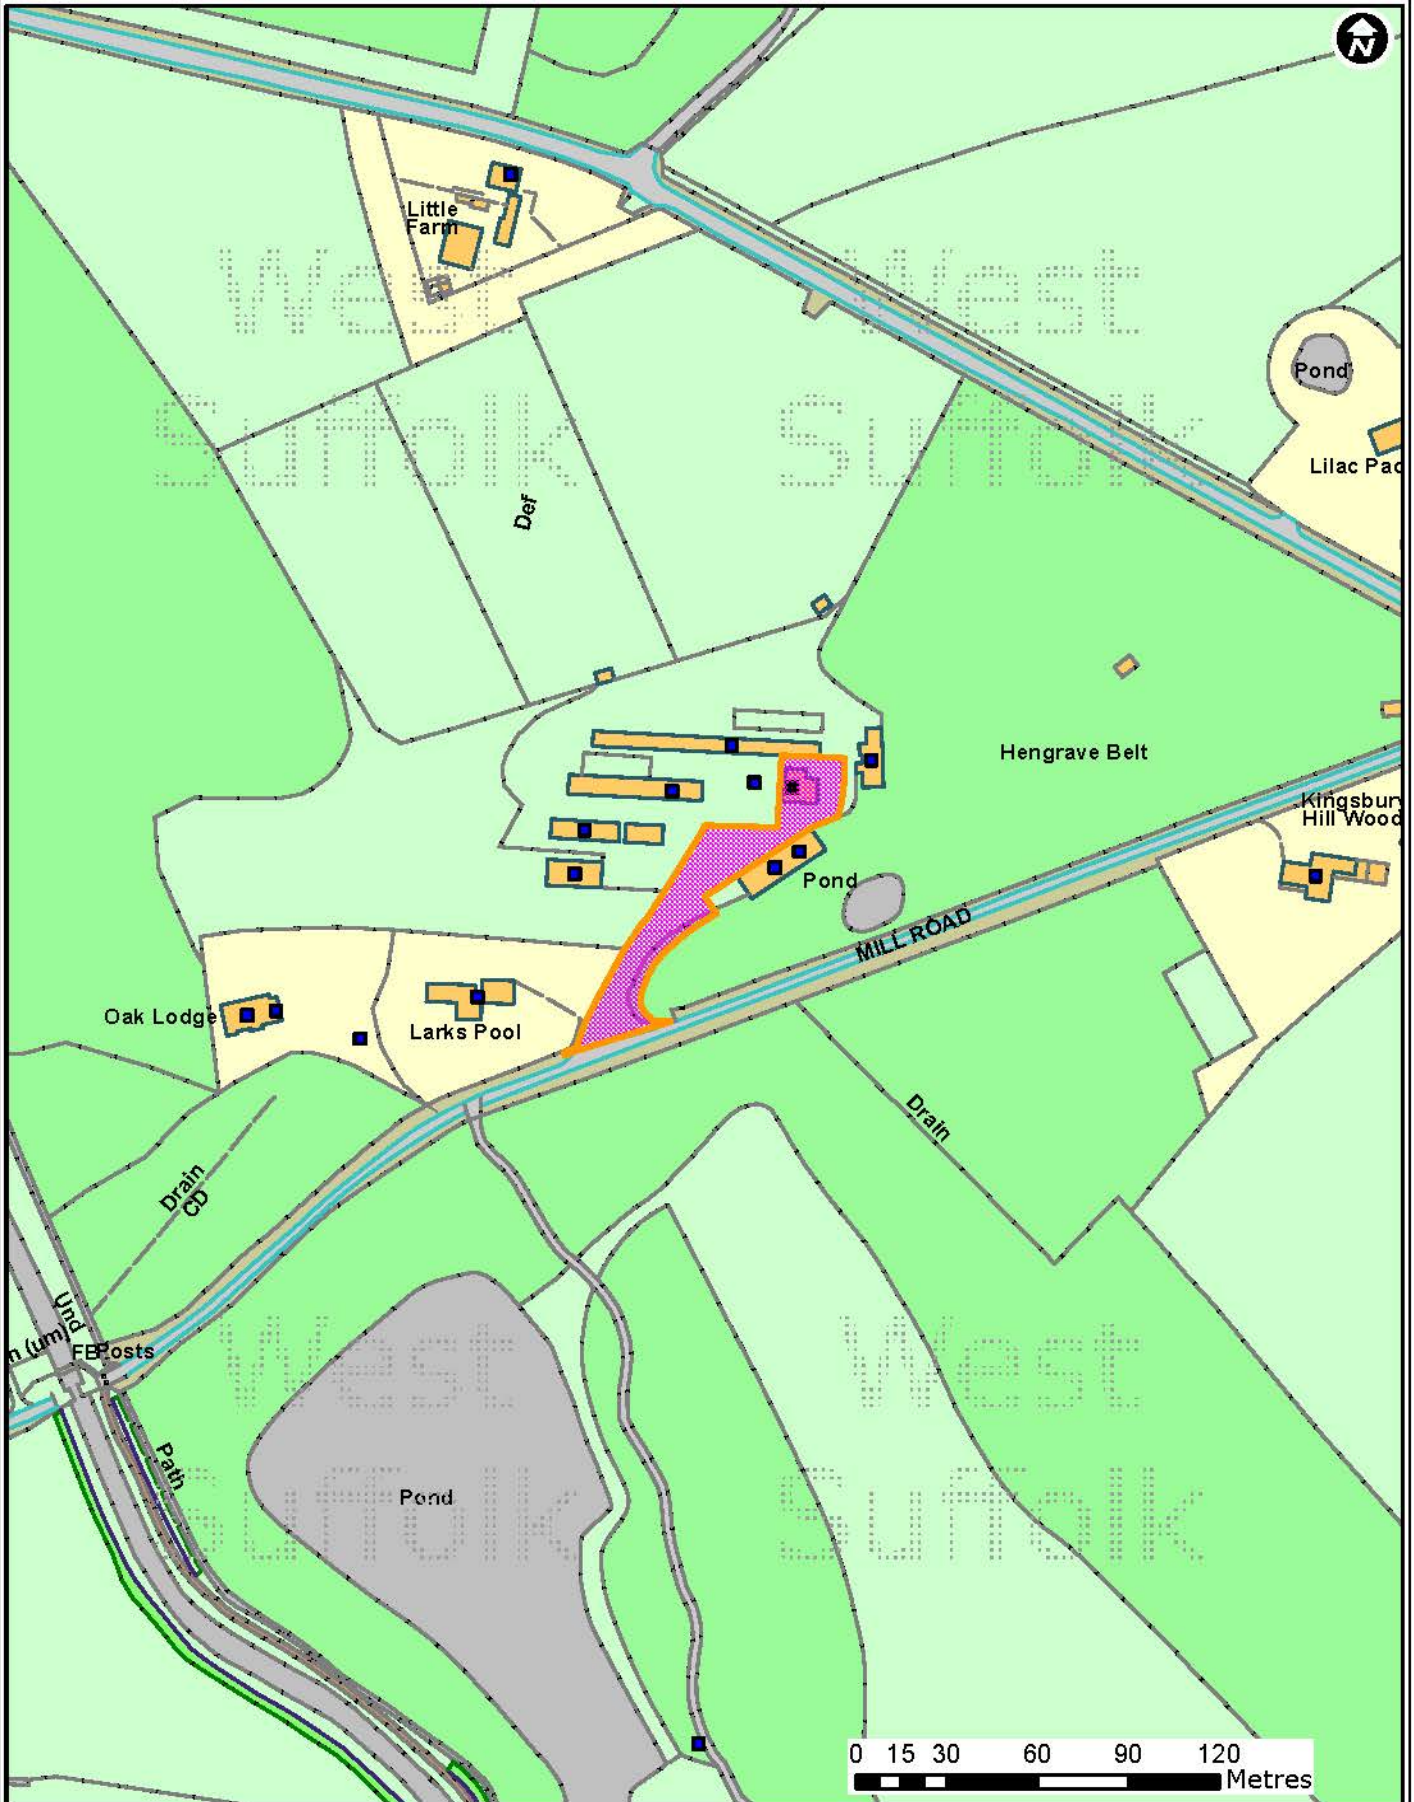

DC/15/1758/FUL

Larkspool Farm, Mill Road, Fornham St. Genevieve

Forest Heath • St Edmundsbury

West Suffolk
working together

© Crown Copyright and database rights 2015 Ordnance Survey 100019675/100023282. You are not permitted to copy, sub-license, distribute or sell any of this data to third parties in any form. Use of this data is subject to terms and conditions. See www.westsuffolk.gov.uk/disclaimer.cfm.

Scale: 1:2,500
Date: 11/02/2016